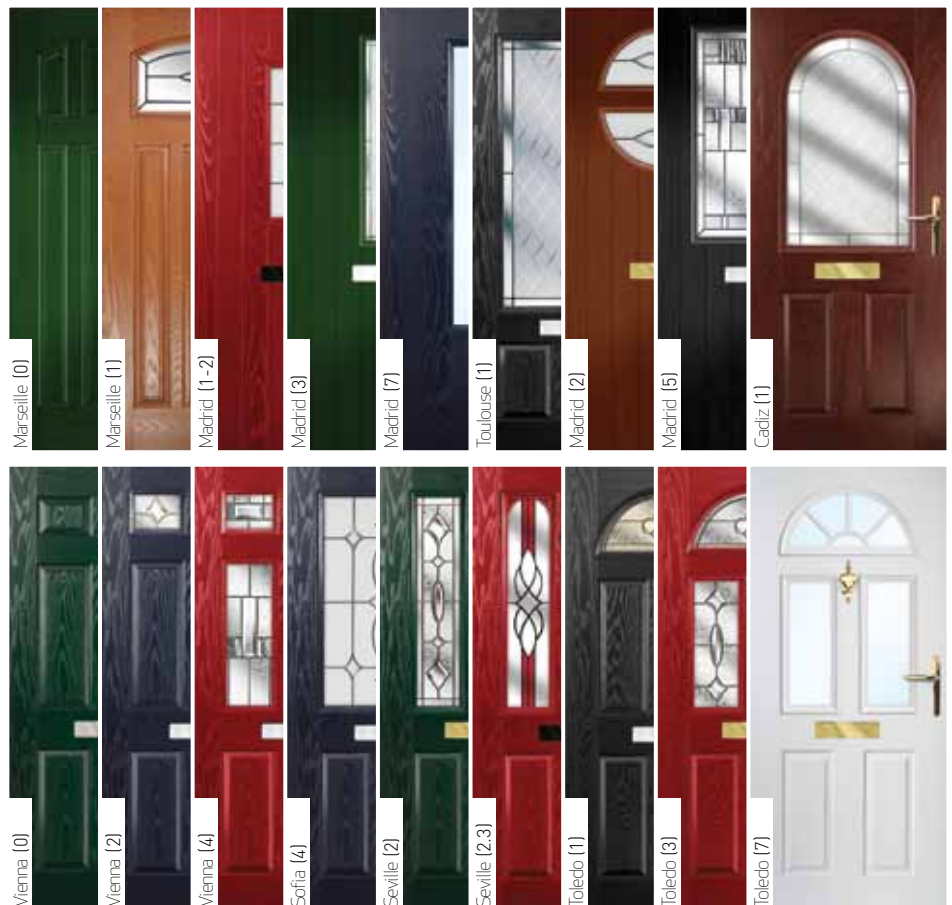

Composite Doors

Superb looks. Superb performance.

For the look and feel of solid timber, a composite door is the obvious choice.

Matching frames, charming glass patterns and sophisticated hardware disguise the rugged strength and security of the composite and make it a focal point of the home.

We're giving everyone a golden opportunity to show their true colours and give their home real character by choosing from hundreds of finishes, including an array of wood-grain foils, over 150 colour options and a selection of metallic coatings. So even if it's grey outside, new doors will reinvigorate any home and make it stand out from the street.

Outer Frame Colours

Standard Slab Colours

Premium Slab Colours

Styles to choose from include:

With so many doors to choose from, we had to make another brochure! Request this at our showroom or visit our website.