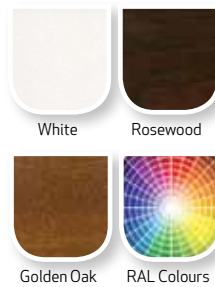

Tel: 01646 601381

Email: sales@creamside.co.uk

Website: www.creamside.co.uk

Margaret Rose, Haven View, Neyland, Pembrokeshire, Wales, SA73 1LS

Colour choices

It's brilliant to have white and you'll be the envy of your neighbours with green. You can be happy with the blues, brave by being yellow and, for once, you'll profit from being in the red.

We're giving everyone a golden opportunity to show their true colours and give their home real character by choosing from hundreds of finishes, including an array of wood-grain foils, over 150 colour options and a selection of metallic coatings. So even if it's grey outside, new doors will reinvigorate any home and make it stand out from the street.

Outer Frame Colours

Standard Slab Colours

Premium Slab Colours

Styles to choose from include:

With so many doors to choose from, we had to make another brochure! Request this at our showroom or visit our website.