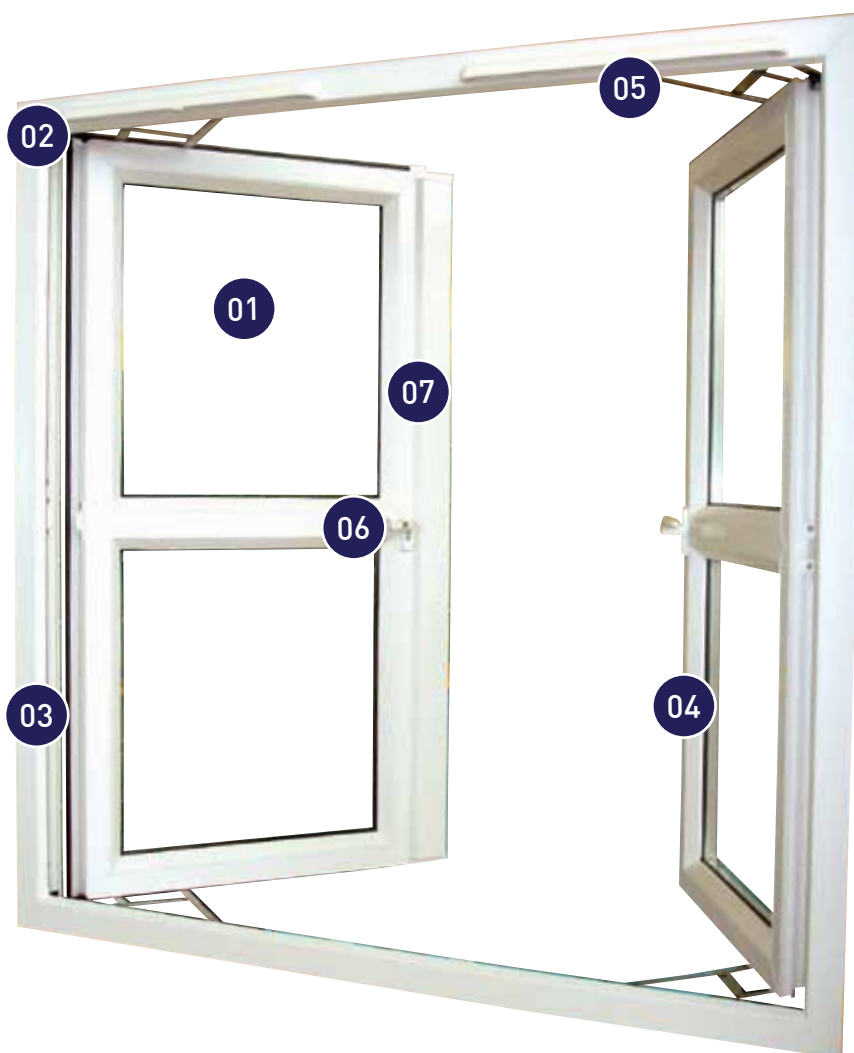

French Casement Windows

Safety in mind.

The French Casement affords the same benefits of the classic casement, but with a little extra versatility.

Both sashes open almost a full 90° and when opened simultaneously, one casement carries the central mullion to provide unrestricted space and rapid ventilation.

05 Hinges

Easy clean, fire escape, and child restricted hinges are available to suit different homes and lifestyles.

06 Handle Options

Locking and non-locking handles are available as well as push-button system which is ideal for fire escape windows.

07 Central Mullion

Both sashes open almost a full 90° with one opening sash carrying the centre mullion to offer full unrestricted space.

Colour options:

Cherrywood

Rosewood

Irish Oak

White

Coloured