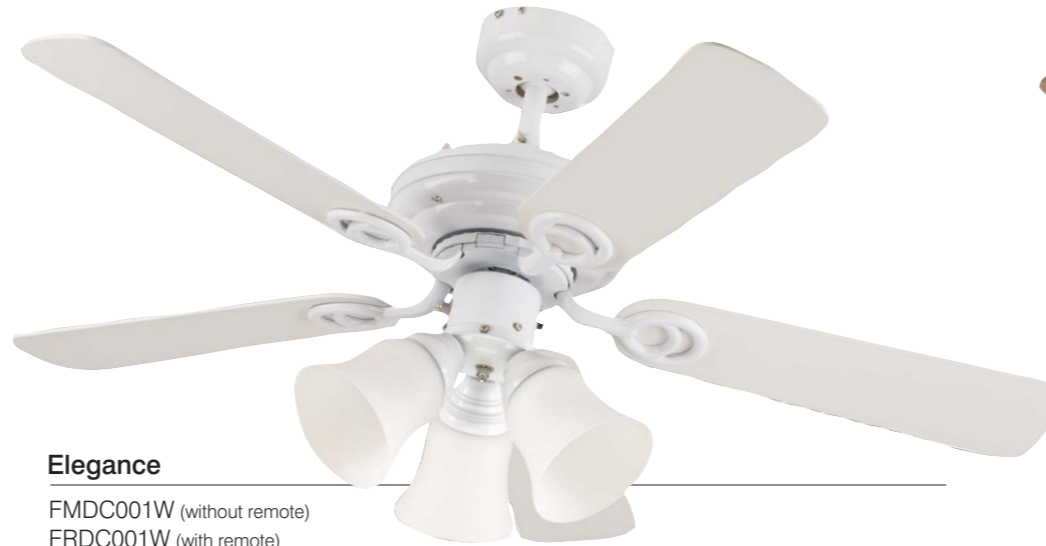

The Ultraframe fan range is a worthy addition to any conservatory.

Fan Range Key Facts:

- **3 speed settings** - to suit your needs whatever the weather
- **Optional remote control**
- **Light timer** - energy efficient
- **Summer/Winter settings**
- **2 year standard warranty** - for your peace of mind
- **Reversible blades** - offers more options

Princess Trio

FMPE001CWB (without remote)
FRPE001CWB (with remote)
Body - Chrome
Blade - White/Black

Remote Control
OPTIONAL

Elegance

FMDC001W (without remote)
FRDC001W (with remote)
Body - White
Blade - White/Washed Paint

Venus

FMDC001BMM (without remote)
FRDC001BMM (with remote)
Body - Satin Brass
Blade - Maple/Mahogany

Traditional Blanc

FMPT003BW (without remote)
FRPT003BW (with remote)
Body - Brushed Brass/White
Blade - White & Rattan/White